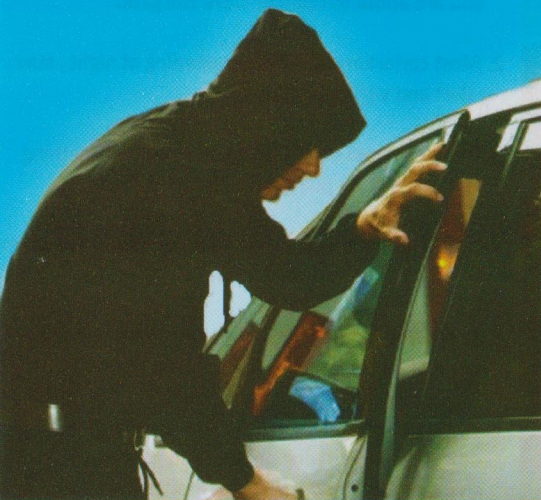

Help Us Safe guard our Community

ONESTOP
TRAVEL & TOURS
ur one stop travel shop

WEB: WWW.ONESTOPTOURS.CO.ZA
EMAIL: marketing@onestoptours.co.za
860 109 500/ 0870 951 655

OVERPORT
DURBAN CENTRAL
CHATSWORTH 1
CHATSWORTH 2
WESTWOOD MALL
MAHATMA GANDHI RD

031 271 2800
031 309 8344
031 401 4800
031 401 2819
031 266 6300
031 368 2867

OVERPORT DRIVE 031 271 2880
GATEWAY MALL 031 584 7471
FORDSBURG 011 838 1086
LENASIA 011 852 5913
PIETERMARITZBURG 033 387 2610
PHOENIX PLAZA 031 500 2608
PORT SHEPSTONE 039 150 0001

Saps Berea

Contact Details

Emergency Num : 10111

Berea Station : 031 - 277 1066

: 031 - 201 7327

Tips for theft of motor vehicles:

1. Park your car in a well lit area.
  Don't leave packages example laptops,
  handbags, cameras lying around on th seats.
2. Secure your vehicle with security devices
  and have a tracking unit fitted if possible.
3. Do not park your vehicle in dark and remote
  areas.
4. Do not leave vehicle keys visible in the
  ignition at any given time when vehicle is
  not in motion.
5. Always make sure your vehicle is locked and
  secured and alarm is activated.
6. Be aware of remote jamming.
7. Always try to put distinguishing marks on
  your vehicle so when its stolen and
  recovered it will be easy to identify.